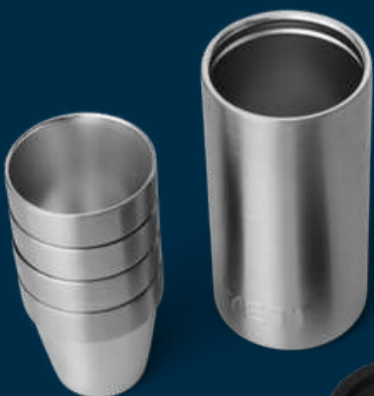

Q550

CONFIRMA EXISTENCIAS*

NUEVOS

FLASK & SHOT GLASSES

YETI®

FLASK

EMBUDO INCLUIDO

Q550

SHOT GLASSES & CASE

Q550

YETI

jungla

600ML BOTTLE WITH STRAW CAP

YONDER STRAW BOTTLE

0.6 LT / 20 OZ

Q225